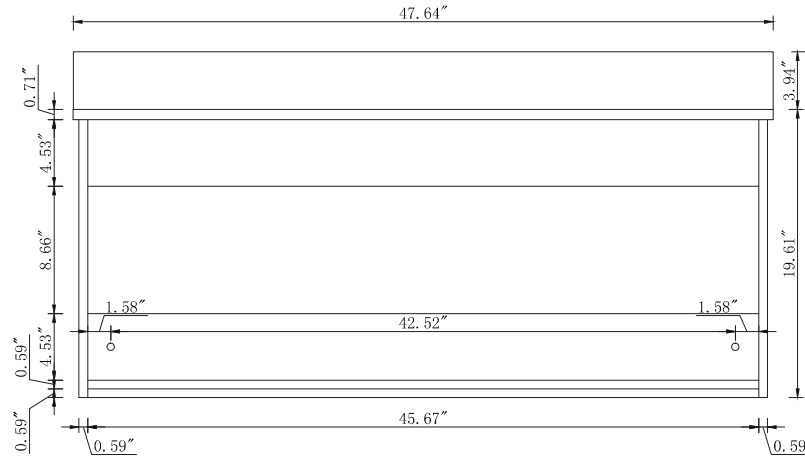

Top view

Back view

BS1048VW

Front view

Side view

Drawer Interior Size

DWG. NO.:

MODEL NO.:

VF43548MWT_BS

ALTERATIONS

- 1
- 2
- 3
- 4

FOR PROPOSAL ONLY ALL DIMENSIONS TO BE VERIFIED

SCALE:

DWG. BY:

CHECKED BY:

DATE: