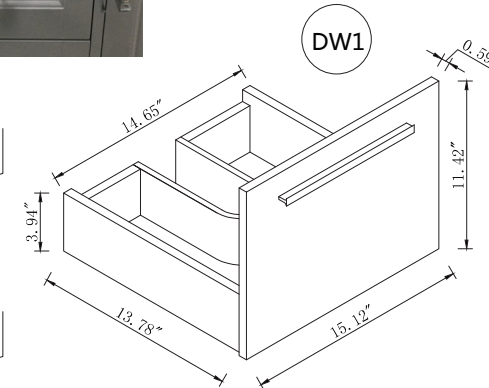

Top view

Back view

BS1048VW

Front view

Side view

Drawer Interior Size

DWG. NO.:

MODEL NO.:

VF43548MWT_BS

ALTERATIONS

- 1
- 2
- 3
- 4

FOR PROPOSAL ONLY ALL DIMENSIONS TO BE VERIFIED

SCALE:

DWG. BY:

CHECKED BY:

DATE: