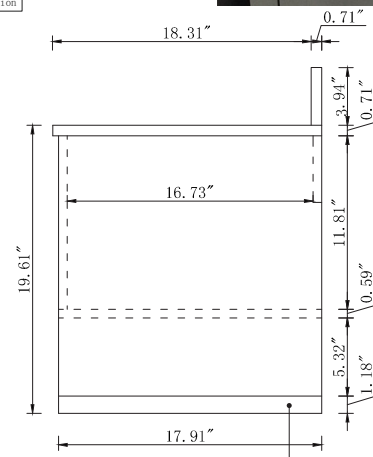

Top view

Back view

BS1048VW

Front view

Side view

Drawer Interior Size

DWG. NO.:

MODEL NO.:

VF43548MWT_BS

ALTERATIONS

- 1
- 2
- 3
- 4

FOR PROPOSAL ONLY ALL DIMENSIONS TO BE VERIFIED

SCALE:

DWG. BY:

CHECKED BY:

DATE: