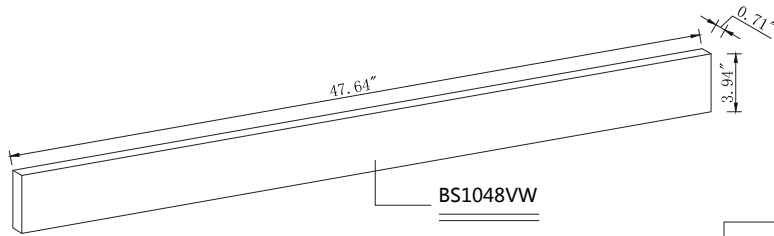

Top view

Back view

BS1048VW

Front view

Side view

Drawer Interior Size

DWG. NO.:

MODEL NO.:

VF43548MWT_BS

ALTERATIONS

- 1
- 2
- 3
- 4

FOR PROPOSAL ONLY ALL DIMENSIONS TO BE VERIFIED

SCALE:

DWG. BY:

CHECKED BY:

DATE: