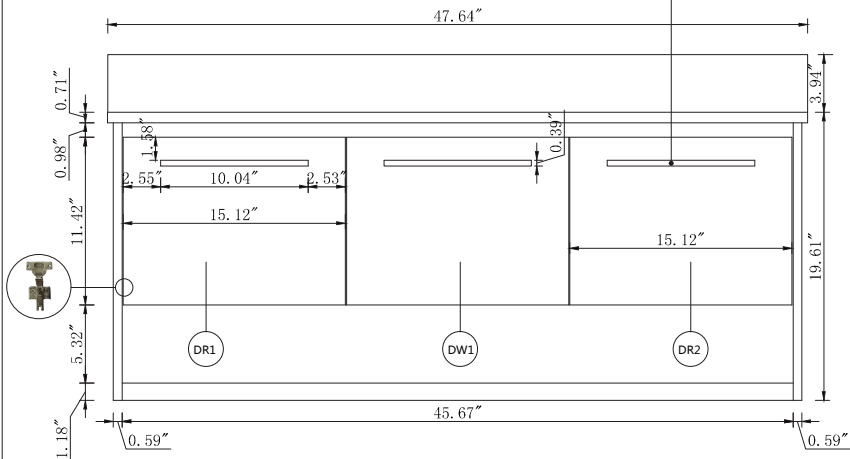

Top view

Back view

BS1048VW

Front view

Side view

Drawer Interior Size

DWG. NO.:

MODEL NO.:

VF43548MWT_BS

ALTERATIONS

- 1
- 2
- 3
- 4

FOR PROPOSAL ONLY ALL DIMENSIONS TO BE VERIFIED

SCALE:

DWG. BY:

CHECKED BY:

DATE: